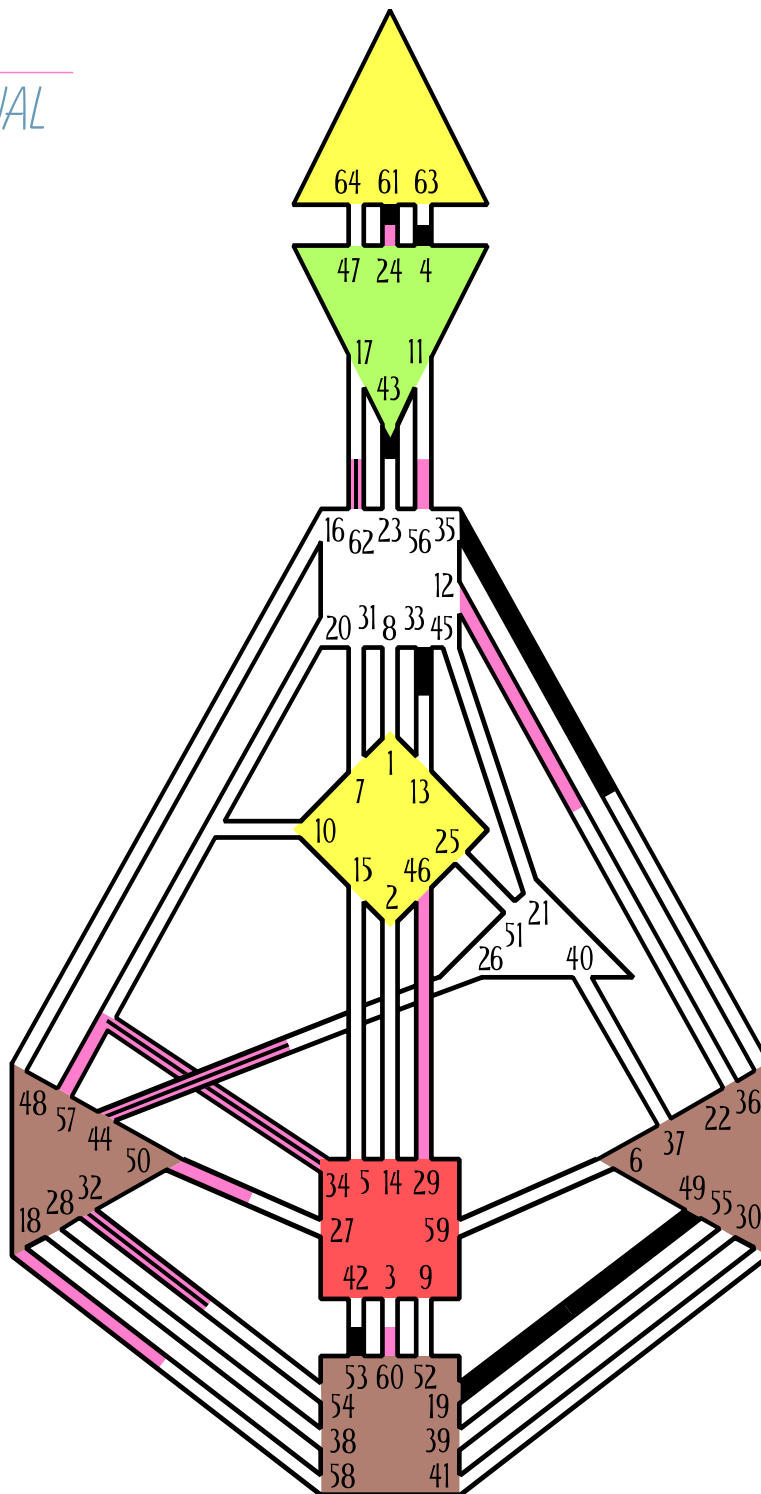

Oprah Winfrey

Personality

Kosciusko, MS

January 29, 1954

04:30 CST

10:30 UT

Design

November 3, 1953

17:10:29 UT

Definition Type

- No definition
- Single definition
- Split definition
- Triple Split
- Quadruple Split

Mode

- To wait
- To do

Defined Centers

- ▲ Head
- ▼ Ajna
- Throat
- ◆ Ji
- Heart
- ▶ Spleen
- ◀ Solar Plexus
- Sacral
- Root

Uranus Opposition

54.6 1993.02.06 – 1993.12.17

61.3 1994.01.18 – 1994.11.24

☉	⊕	☾	♊	♋	♌	♍	♎	♏	♐	♑	♒	♓
19.2	33.2	34.5	61.4	62.4	49.1	19.2	43.6	35.6	44.2	53.6	32.6	4.6
44.4	24.4	18.4	60.2	56.2	34.1	57.6	46.4	12.4	50.6	62.3	32.4	29.1